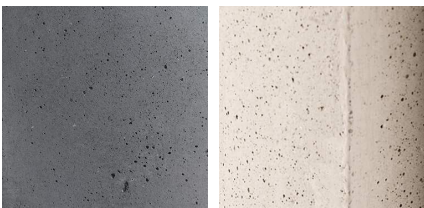

Finishings

Marble

Lightened concrete in charcoal colour

Lightened concrete in ivory colour

Glass