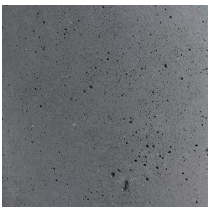

Finishings

Marble

Lightened
concrete in
charcoal colour